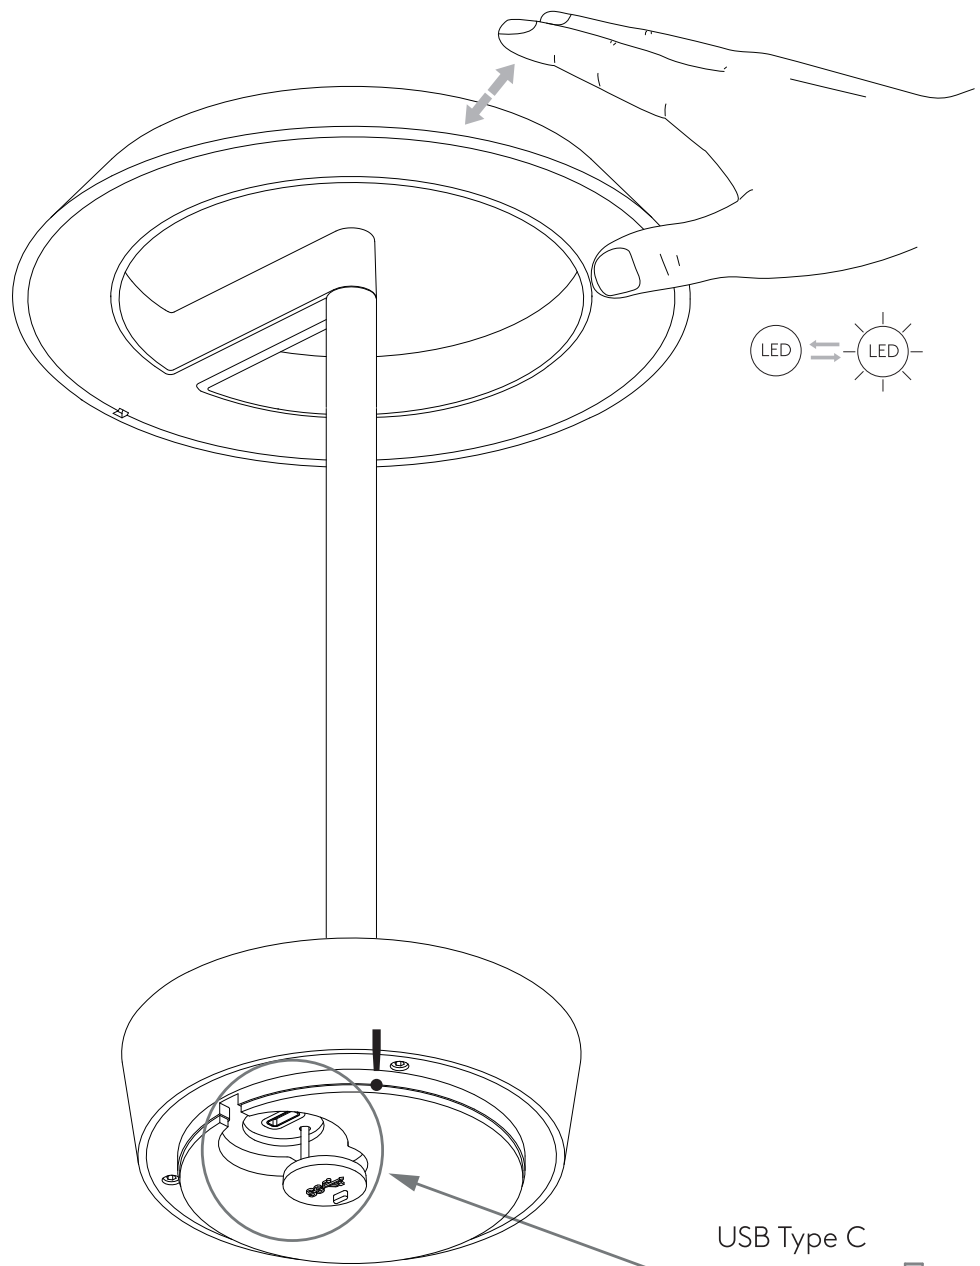

Halo Portable

astro

USB Type C