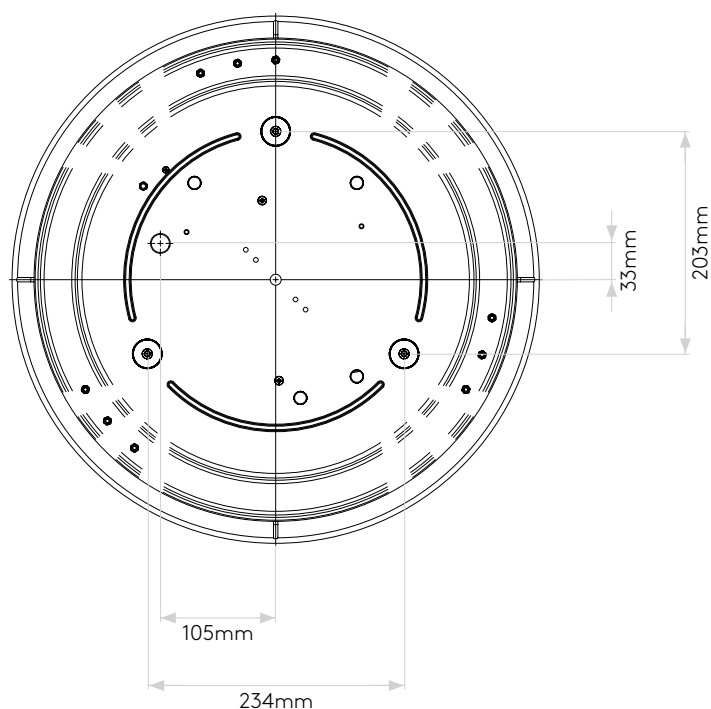

Please note that some dimensions may vary slightly due to manufacturing tolerances, this includes cable entry and fixing holes

Veillez noter que certaines dimensions peuvent varier légèrement en raison des tolérances de fabrication, y compris l'entrée de câble et les trous de fixation.

Bitte beachten Sie, dass die Maße Fertigungstoleranzen unterliegen und daher in geringem Umfang von der angegebenen Größe abweichen können. Dies gilt auch für Kabeleingänge und Befestigungslöcher.

Si prega notare che possono esserci piccole variazioni in alcune dimensioni dovute alle tolleranze di produzione, queste includono l'ingresso del cavo e i fori di fissaggio.