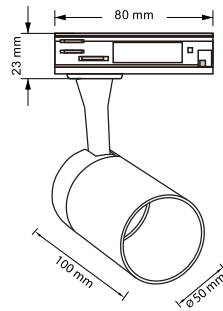

Barrel GU10 Single Circuit

FL00GU0-0

F1

IP20

The Barrel GU10 - is a versatile track mounted spotlight fixture ideal for display and accent lighting purposes. This unit hosts a cylindrical base design, multi directional functions and a set back finish for reduced glare.

Product Reference: **FL00GU0-0**