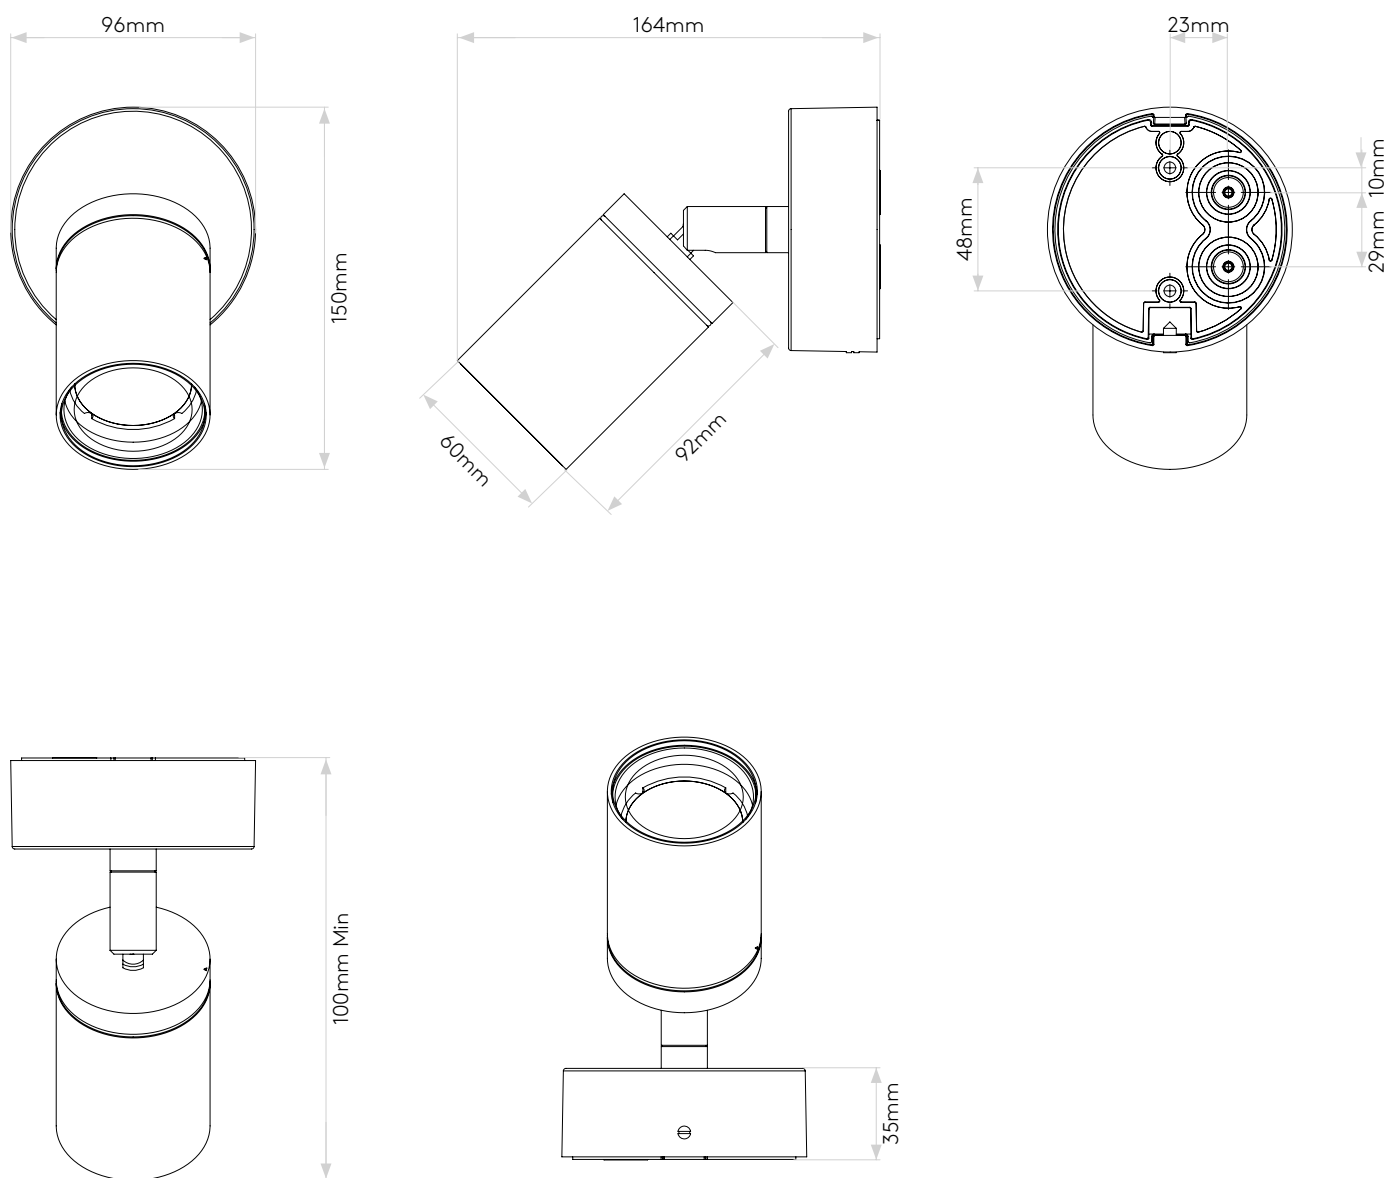

Please note that some dimensions may vary slightly due to manufacturing tolerances, this includes cable entry and fixing holes

Veuillez noter que certaines dimensions peuvent varier légèrement en raison des tolérances de fabrication, y compris l'entrée de câble et les trous de fixation.

Bitte beachten Sie, dass die Maße Fertigungstoleranzen unterliegen und daher in geringem Umfang von der angegebenen Größe abweichen können. Dies gilt auch für Kabeleingänge und Befestigungslöcher.

Si prega notare che possono esserci piccole variazioni in alcune dimensioni dovute alle tolleranze di produzione, queste includono l'ingresso del cavo e i fori di fissaggio.