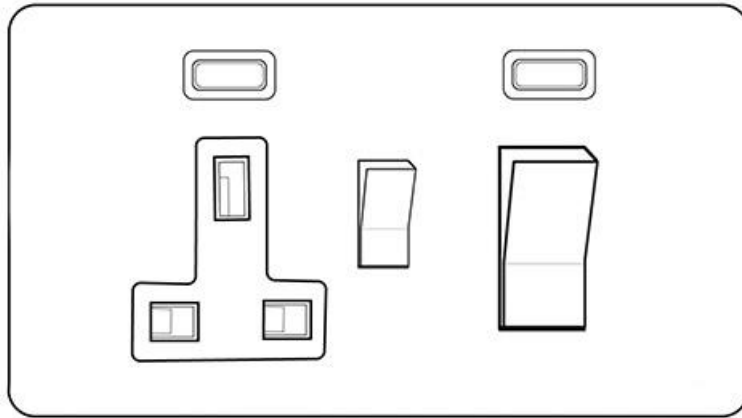

Heritage Brass

Mode Range - Matt White 45A Cooker Unit + 13A Socket - MWH.262.W

Range	Mode Range
Product	Mode Range Matt White Switches & Sockets, MMH
Insert Type	45A Cooker Unit + 13A Socket
Plate Finish	Matt White
Switch Colour	-
Body and Switch Trim	White
Height	88 mm
Width	148 mm
Fixing Hole Centres	Box Fixing = 120.6 mm
Minimum Box Depth	48
Current	45 Amp
Voltage	230 V
Power	-
Terminal Capacity	4 mm ²
Earth Terminal Capacity	5 mm ²
Product Class 1	Face plate must be earthed
Ambient Operating Temperature	-5°C - 40°C
Recommended Location	Indoor use only
Standard	BS 4177, BS 1363