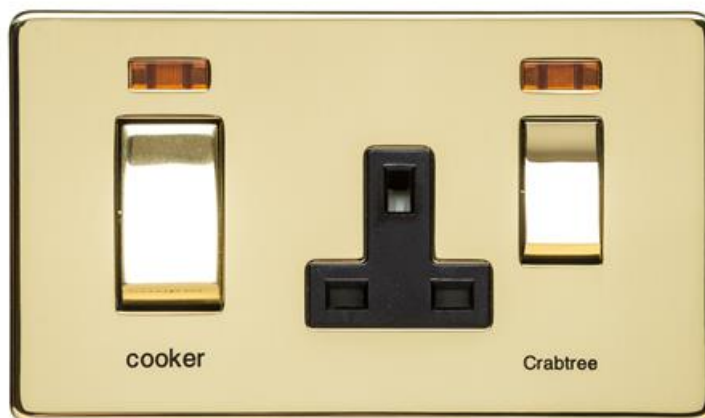

Heritage Brass

Studio Range (Screwless) - Polished Brass

45A Cooker Unit/13A Socket - Y01.262.PBBK

Range	Studio Range (Screwless)
Insert Type	45A Cooker Unit/13A Socket
Plate Finish	Polished Brass
Switch Colour	Polished Brass
Body and Switch Trim	Black
Height	88 mm
Width	148 mm
Fixing Hole Centres	Box Fixing = 120.6 mm
Minimum Box Depth	48
Current	45 Amp
Voltage	230 V
Power	-
Terminal Capacity	4 mm ²
Earth Terminal Capacity	5 mm ²
Product Class 1	Face plate must be earthed
Ambient Operating Temperature	-5°C - 40°C
Recommended Location	Indoor use only
Standard	BS 4177, BS 1363