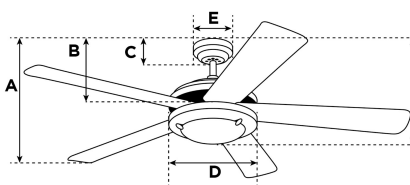

Item Number 7819940

Princess Trio Ceiling Fan

105 cm Polished Brass Finish Reversible Blades (Oak with Cane/Mahogany) Includes Light Kit with Frosted Glass

Specifications

Size.....	105 cm
Blades.....	Reversible MDF Blades (Oak with Cane/Mahogany)
Blade Pitch.....	11°
Approved Location.....	Indoor
Suggested Room Size.....	For rooms up to 20 m ²
Down Rod.....	10 cm
Installation.....	Dual Mount System
Max. Ceiling Angle.....	18°
Lead Wire.....	15 cm
Light Bulb Usage.....	Use (3) E14 Base Lamps, 60 Watt Maximum (not included)
Control	Remote/Wall Control Adaptable
Motor Finish.....	Polished Brass
Motor Material	Cold Rolled Steel Motor 153mm x 12mm
Reverse Airflow.....	Yes
Noise Level.....	47 db(A)
Capacitor	Dual
Weight net/gross.....	4,7 / 5,3 kg
Box Dimensions.....	23,4 x 22 x 43,6 cm
EAN Code.....	4895105600394

Warranty

Ceiling fans backed by our extended Warranty have a 10 year motor warranty and a 2-year warranty on all other parts.

A. Top of Canopy to Bottom of Blades	29 cm
B. Top of Canopy to Bottom of Switch House	31 cm
C. Top of Canopy to Bottom of Canopy	6,2 cm
D. Width of Motor Housing.....	17 cm
E. Width of Canopy.....	13 cm
F. Top of Canopy to Bottom of Glass	43 cm