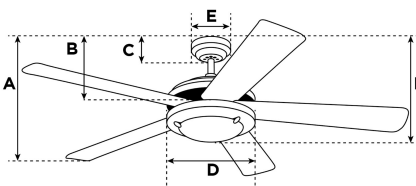

### Specifications

Size .....	122 cm
Blades.....	Steel Blades (White)
Blade Pitch.....	11°
Approved Location.....	Indoor
Suggested Room Size.....	For rooms up to 20 m <sup>2</sup>
Down Rod.....	15 cm
Installation.....	Down Rod Only
Max. Ceiling Angle.....	18°
Lead Wire.....	20 cm
Light Bulb Usage.....	N/A
Control .....	Remote/Wall Control Adaptable
Motor Finish.....	White
Motor Material .....	Cold Rolled Steel Motor 172mm x 10mm
Reverse Airflow.....	Yes
Noise Level.....	57 db(A)
Capacitor .....	Dual
Weight net/gross.....	5,5 / 6,5 kg
Box Dimensions.....	21,5 x 23 x 54,5 cm
EAN Code.....	4895105600226

### Warranty

Ceiling fans backed by our extended Warranty have a 10 year motor warranty and a 2-year warranty on all other parts.

A. Top of Canopy to Bottom of Blades .....	24 cm
B. Top of Canopy to Bottom of Switch House .....	37 cm
C. Top of Canopy to Bottom of Canopy .....	6,2 cm
D. Width of Motor Housing.....	20 cm
E. Width of Canopy.....	13 cm
F. Top of Canopy to Bottom of Glass .....	N/A