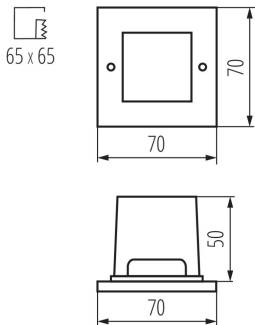

Recessed light fitting

54IP