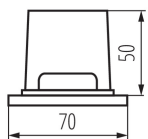

Recessed light fitting

54IP

65 x 65

Kanlux TAXI SMD is a LED accent luminaire. It can be installed both indoors and outdoors (IP54). A perfect choice for decorative lighting of stairs and platforms.

GENERAL DATA:

Colour: chrome matte

Place of assembly: Recessed mount in the wall

Place of application: Indoors and outdoors

Minimum distance from the illuminated object: 0,1m

Compatible with a dimmer: no

Replaceable light source: no

Length [mm]: 70

Width [mm]: 50

Height [mm]: 70

Wire length [m]: 0.22

Integrated LED light source: yes

TECHNICAL DATA:

Rated voltage [V]: 220-240 AC

Rated frequency [Hz]: 50/60

Maximum power [W]: 0.6

Class of protection against electric shock: I

Diode type: LED SMD

Luminous flux [lm]: 10

Colour temperature: Warm white

Colour temperature [K]: 3000

Colour uniformity [SDCM]: ≤6

Colour-rendering index Ra: ≥80

Service life [h]: 20000

Number of on/off cycles: ≥10000

Luminous efficiency of the lamp [lm/W]: 17

Ambient temperature range to which the product can be exposed: -20÷35

Enclosure material: Metal

Panel/frame material: stainless steel

Protective glass material: glass

Connection type: Free cable ends

Wire diameter [mm²]: 0.75

The fixture set includes built-in LED's with the following energy classes: A++,A+,A

Lamp-heating time [s]: ≤1

Lamp-ignition time [s]: ≤0,5

IP class: 54