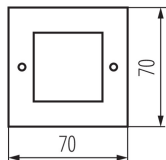

Recessed light fitting

54IP

65 x 65

Kanlux TAXI SMD is a LED accent luminaire. It can be installed both indoors and outdoors (IP54). A perfect choice for decorative lighting of stairs and platforms.

GENERAL DATA:

Colour: chrome matte

Place of assembly: Recessed mount in the wall

Place of application: Indoors and outdoors

Minimum distance from the illuminated object: 0,1m

Compatible with a dimmer: no

Replaceable light source: no

Length [mm]: 70

Width [mm]: 50

Height [mm]: 70

Wire length [m]: 0.22

Integrated LED light source: yes

TECHNICAL DATA:

Rated voltage [V]: 220-240 AC

Rated frequency [Hz]: 50/60

Maximum power [W]: 0.6

Class of protection against electric shock: I

Diode type: LED SMD

Luminous flux [lm]: 10

Colour temperature: Warm white

Colour temperature [K]: 3000

Colour uniformity [SDCM]: ≤6

Colour-rendering index Ra: ≥80

Service life [h]: 20000

Number of on/off cycles: ≥10000

Luminous efficiency of the lamp [lm/W]: 17

Ambient temperature range to which the product can be exposed: -20÷35

Enclosure material: Metal

Panel/frame material: stainless steel

Protective glass material: glass

Connection type: Free cable ends

Wire diameter [mm²]: 0.75

The fixture set includes built-in LED's with the following energy classes: A++,A+,A

Lamp-heating time [s]: ≤1

Lamp-ignition time [s]: ≤0,5

IP class: 54