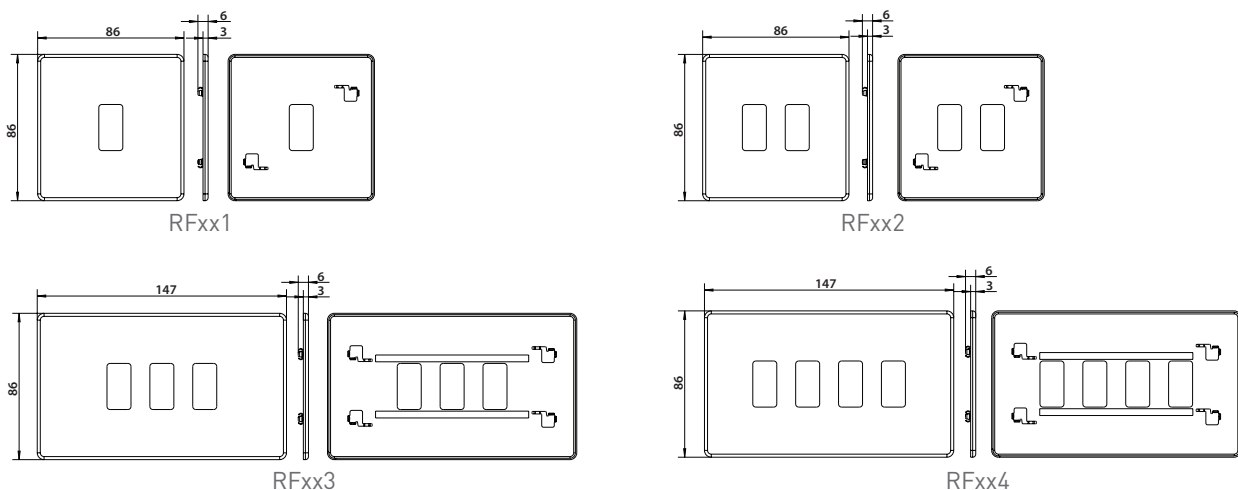

Line Diagrams