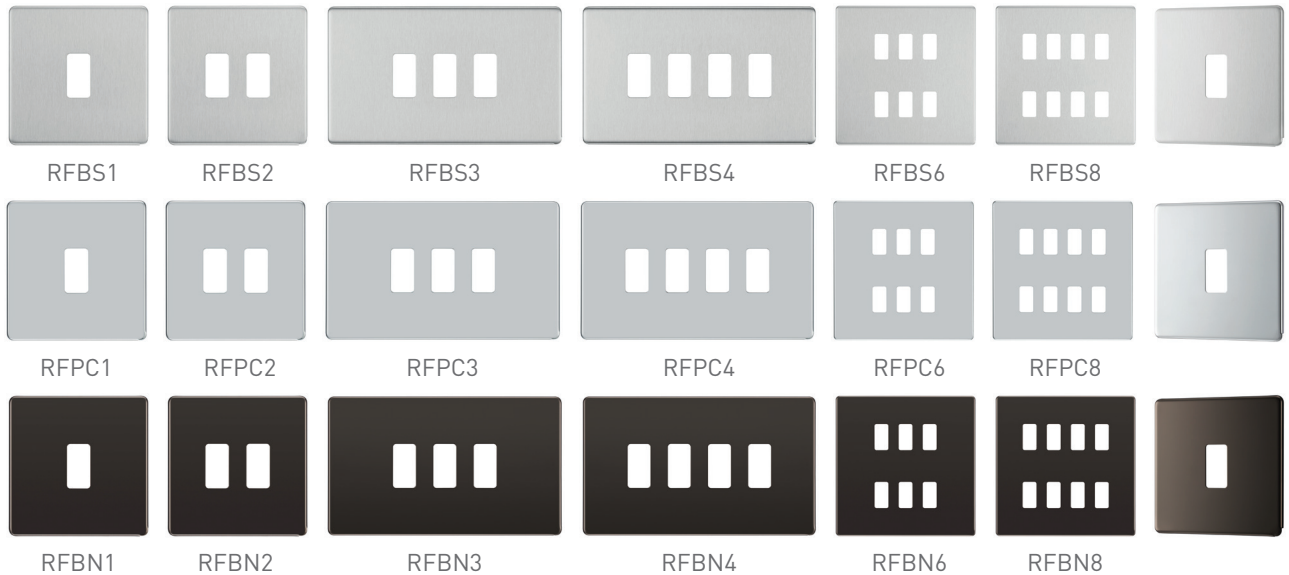

Technical Data

Nexus Grid Front Plates - Screwless Flatplate

Brief product description:

The Nexus Grid range is ideal for domestic, commercial and industrial applications, and allows you to build your own module configurations with a variety of combinations and finishes.

Features:

- Front plates match the power products of the Screwless Flatplate range
- No visible plastic around rockers
- Clip on/off frontplates allow for removal during redecoration projects
- Fitted with moisture protection gasket
- 1, 3, 6g front plates supplied with Grid blanks
- Brushed Steel with anti-finger print lacquer

Product Images