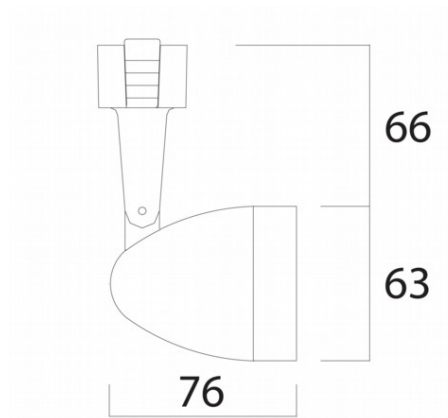

<b>Range Name:</b>	Lumapar
<b>Product Type:</b>	Spotlights
<b>Product Code:</b>	TM3410-SG/G1

<b>Body Colour:</b>	Silver Grey
<b>Mounting:</b>	Track Mounted
<b>Track Adaptor:</b>	G1 - 1-Circuit Multi Track Adaptor
<b>Pendant Stem Length(mm):</b>	-
<b>Vertical Mount:</b>	-
<b>Environment:</b>	Interior
<b>Size(mm)</b>	76 x 63 x 129
<b>Cut Out(mm):</b>	-
<b>Recessed Depth(mm):</b>	-
<b>Vertical Tilt(°):</b>	90°
<b>Horizontal Rotation(°):</b>	355°
<b>Light Source:</b>	Multi Source
<b>Lamp Type:</b>	GU10 PAR16
<b>Lamp Included:</b>	No
<b>Lamp Base:</b>	GU10
<b>Lamp Life(Hours):</b>	-
<b>Lumen Output(lm):</b>	-
<b>Colour Temperature(k):</b>	- -
<b>CRI(Ra):</b>	-
<b>Beam Angle(°):</b>	-
<b>Voltage(V):</b>	230VAC
<b>Total System Power(W):</b>	-
<b>Lamp Current(A):</b>	-
<b>Power Factor:</b>	-
<b>Luminaire Efficacy(lm/W):</b>	-
<b>Class:</b>	Class 1
<b>Gear:</b>	-
<b>EAN Code:</b>	5030785035176
<b>Dimmability:</b>	-
<b>Emergency:</b>	-
<b>IP Rating:</b>	IP20
<b>Weight(kg):</b>	0.14kg
<b>Housing Material:</b>	Aluminium
<b>Material Finish:</b>	Powder Coated
<b>Guarantee:</b>	5 Year Guarantee

Images, line drawings and measurements illustrated may, in some cases be approximate and for guidance only. Colour finishes will be maintained as accurately as possible but matching cannot be guaranteed.